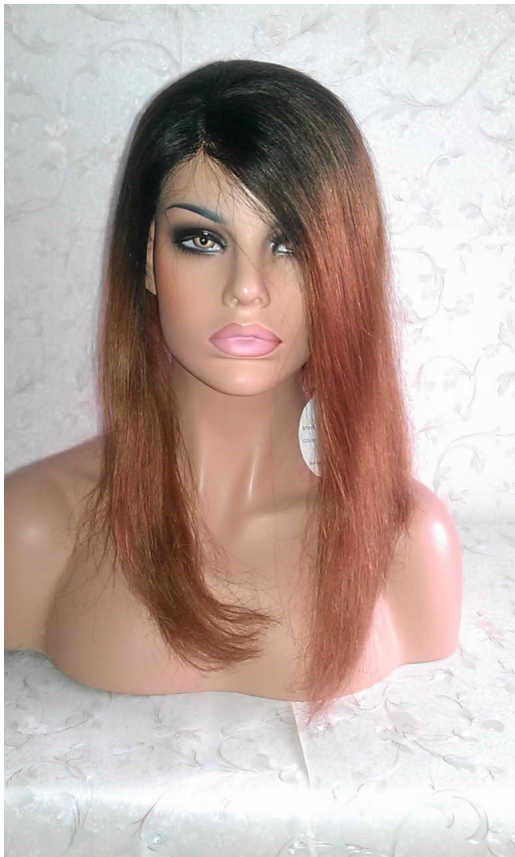

14 inches Bob Color 2

Bob Style T Color 1b/6

14 Inches Bob Cut T-Color Soft Yaki Color:1B/6 (medium cap lace front wig with adjustable strap)

14 inches Bob Color 2

Rating: Not Rated Yet

Price:

Variant price modifier: