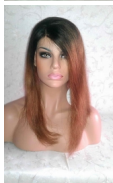

14 inches Bob Color 2

Bob Style T Color 1b/6

14 Inches Bob Cut T-Color Soft Yaki Color:1B/6 (medium cap lace front wig with adjustable strap)

14 inches Bob Color 2

Rating: Not Rated Yet

Price:

Variant price modifier: