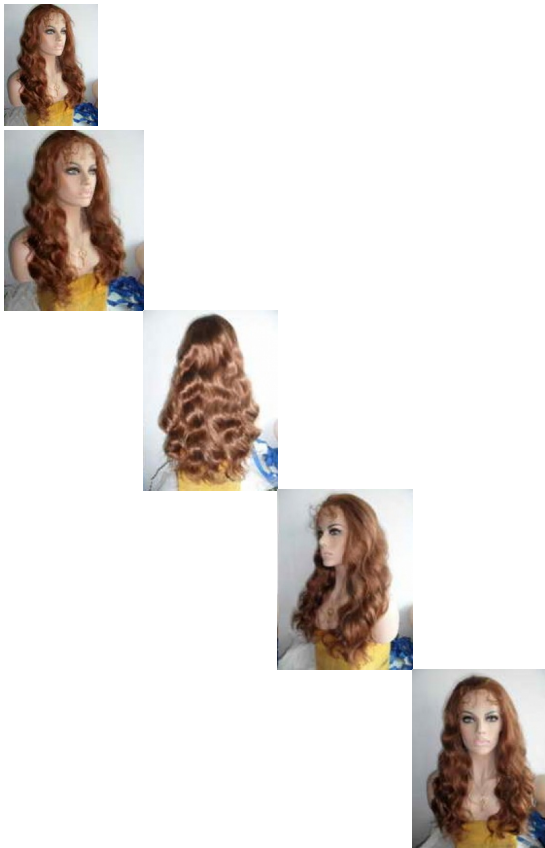

Color 27/30 Synthetic Lace Front Wig

Heat Resistant Synthetic Lace Front Wig 2" hand tied Swiss Lace Color: #27/30 Comes Just Like Photo Only! Medium Cap Light Brown Lace

Rating: Not Rated Yet

Price:

Variant price modifier: