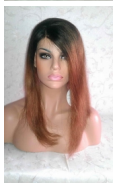

14 inches Bob Color 1B-6 T Color

Bob Style T Color 1b/6

14 Inches Bob Cut T-Color Soft Yaki Color:1B/6 (medium cap lace front wig with adjustable strap)

14 inches Bob Color 1B-6 T Color

Rating: Not Rated Yet