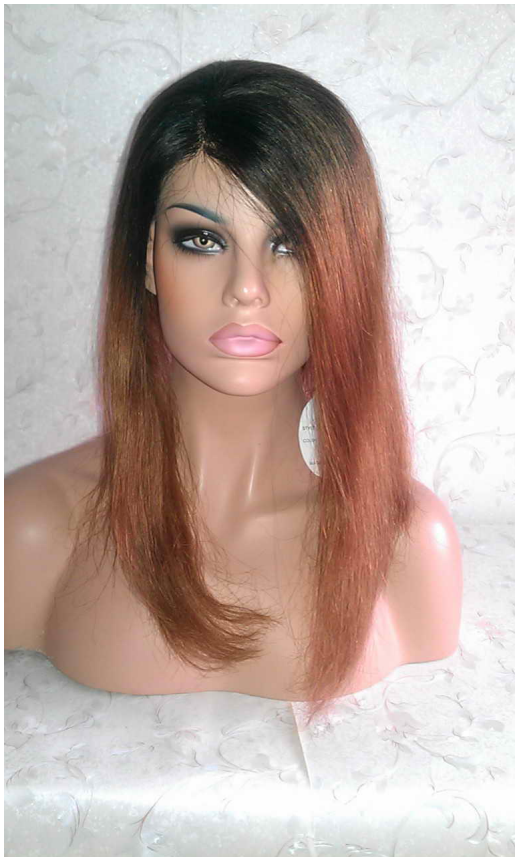

14 inches Bob Color 1B-6 T Color

Bob Style T Color 1b/6

14 Inches Bob Cut T-Color Soft Yaki Color:1B/6 (medium cap lace front wig with adjustable strap)

14 inches Bob Color 1B-6 T Color

Rating: Not Rated Yet