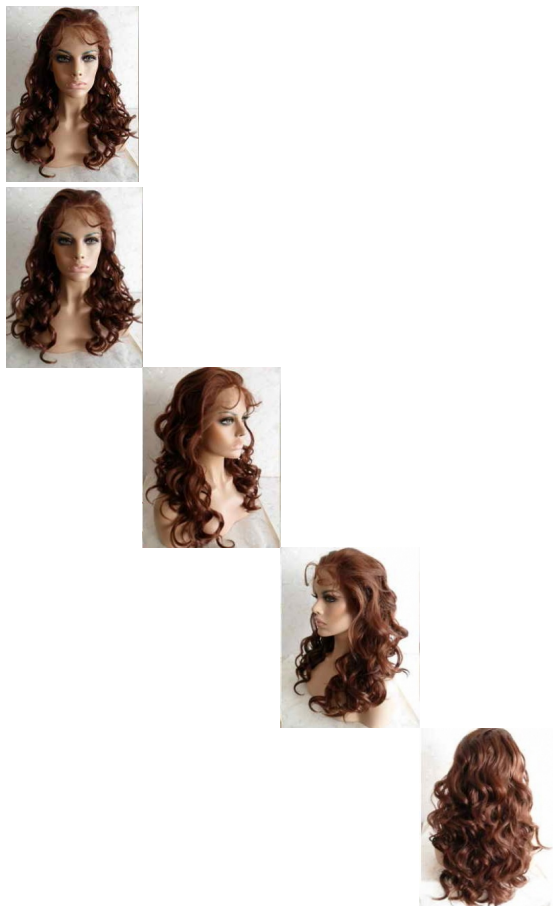

Big Curly Synthetic Lace Front Wig

Heat Resistant Synthetic Lace Front Wig 2" hand tied Swiss Lace Color: 30 Comes Just Like Photo Only! Medium Cap Light Brown Lace

Rating: Not Rated Yet

Price

Starting at \$65.00