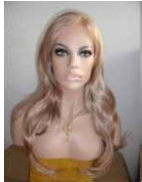

27/613 Synthetic Lace Front Wig

Heat Resistant Synthetic Lace Front Wig 2" hand tied Swiss Lace Color: 27/613 Comes Just Like Photo Only! Medium Cap Light Brown Lace

Rating: Not Rated Yet

Price

Starting at \$65.00