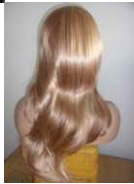

27/613 Synthetic Lace Front Wig

Heat Resistant Synthetic Lace Front Wig 2" hand tied Swiss Lace Color: 27/613 Comes Just Like Photo Only! Medium Cap Light Brown Lace

Rating: Not Rated Yet

Price

Starting at \$65.00