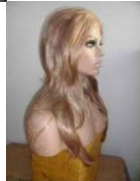

27/613 Synthetic Lace Front Wig

Heat Resistant Synthetic Lace Front Wig 2" hand tied Swiss Lace Color: 27/613 Comes Just Like Photo Only! Medium Cap Light Brown Lace

Rating: Not Rated Yet

Price

Starting at \$65.00