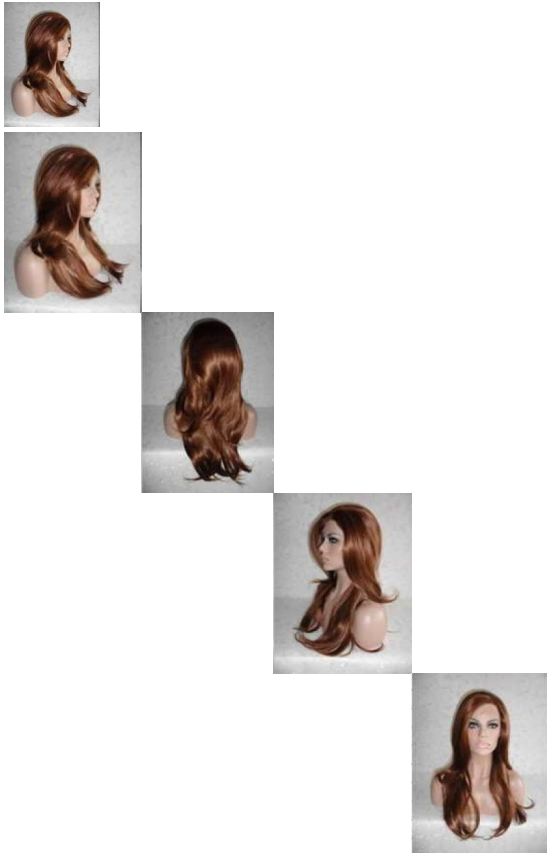

#27/30 Straight Synthetic Lace Front Wig

Heat Resistant Synthetic Lace Front Wig 2" hand tied Swiss Lace Color: 27/30 Comes Just Like Photo Only! Medium Cap Light Brown Lace

Rating: Not Rated Yet

Price

\$65.00