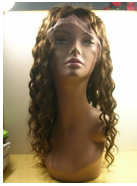

## Stock Full Lace Color#2 Deep Wavy

Deep Wavy Color #2 Full Lace Wig

Pictured: Indian Remy Hair Full Lace Wig Color: #2 Deep Wavy Length:18 inches (Available in other colors and length.)

Rating: Not Rated Yet